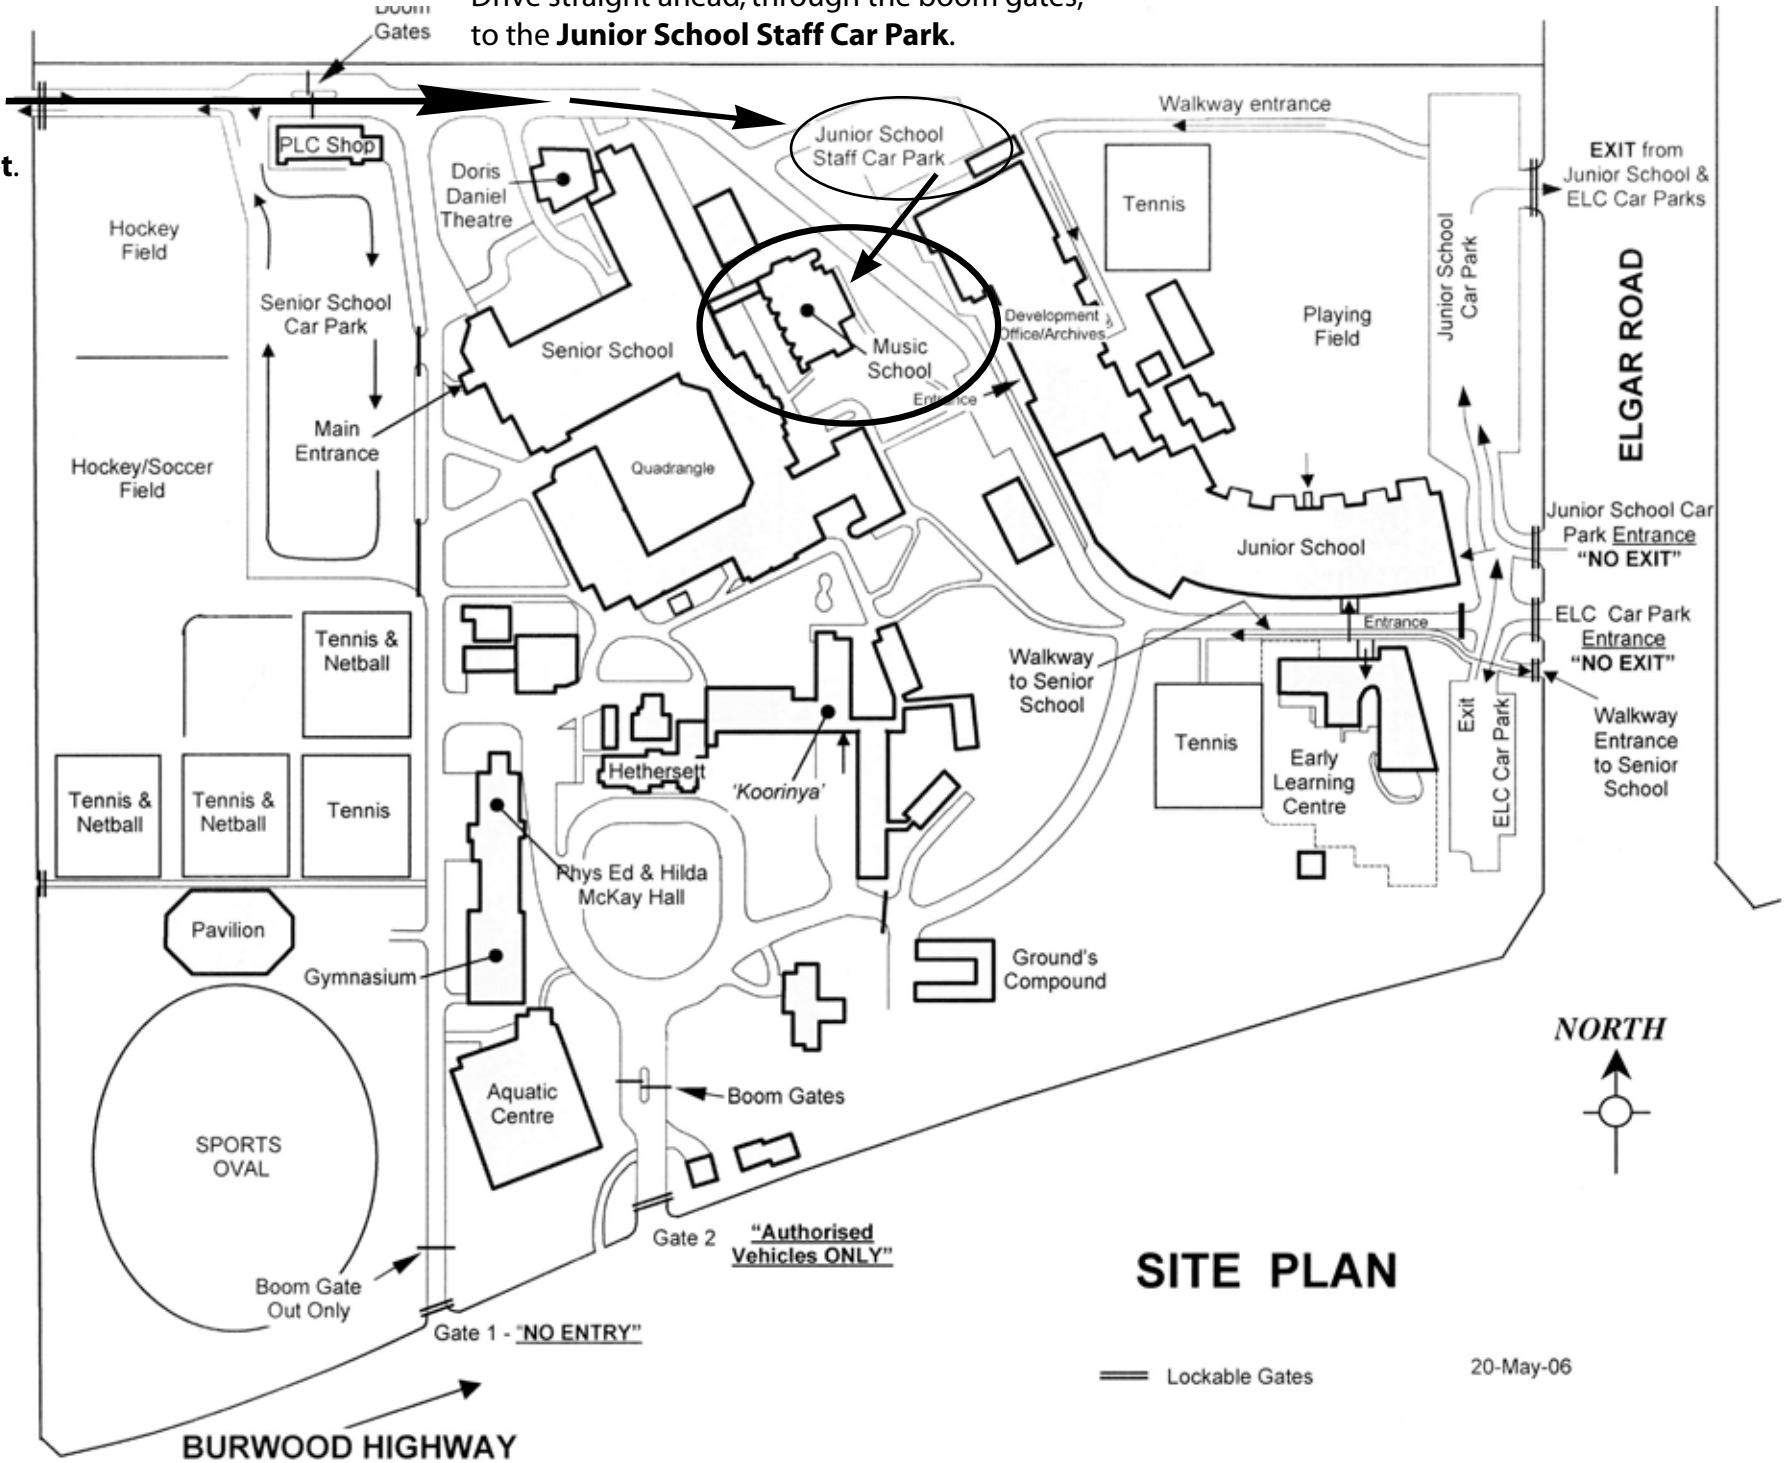

Enter at Gate 4, Senior School Entrance/Exit from Parer Street.

Drive straight ahead, through the boom gates, to the **Junior School Staff Car Park**.

PARER STREET

EXIT from Junior School & ELC Car Parks

ELGAR ROAD

SITE PLAN

Lockable Gates

20-May-06

BURWOOD HIGHWAY

Gate 1 - "NO ENTRY"

Gate 2 "Authorised Vehicles ONLY"

Boom Gates

Boom Gate Out Only

Pavilion

Gymnasium

Aquatic Centre

Ground's Compound

Tennis

Early Learning Centre

Exit

Walkway Entrance to Senior School

Junior School Car Park Entrance "NO EXIT"

ELC Car Park Entrance "NO EXIT"

Junior School

Playing Field

Tennis

Junior School Staff Car Park

Music School Entrance

Development Office/Archives

Senior School

Quadrangle

Doris Daniel Theatre

Hockey Field

Hockey/Soccer Field

Senior School Car Park

Main Entrance

Tennis & Netball

Tennis & Netball

Tennis & Netball

Tennis

SPORTS OVAL

Rhys Ed & Hilda McKay Hall

'Koorinya'

Hetherset

Walkway to Senior School

Entrance

Exit

ELC Car Park

Junior School Car Park

Junior School Car Park

Junior School

Junior School

Walkway entrance

Gates

PLC Shop

Senior School Car Park

Main Entrance

Tennis & Netball

Tennis & Netball

Tennis & Netball

Tennis

SPORTS OVAL

Rhys Ed & Hilda McKay Hall

'Koorinya'

Hetherset

Walkway to Senior School

Entrance

Exit

ELC Car Park

Junior School Car Park

Junior School Car Park

Junior School

Junior School

Walkway entrance

Gates

PLC Shop

Senior School Car Park

Main Entrance

Tennis & Netball

Tennis & Netball

Tennis & Netball

Tennis

SPORTS OVAL

Rhys Ed & Hilda McKay Hall

'Koorinya'

Hetherset

Walkway to Senior School

Entrance

Exit

ELC Car Park

Junior School Car Park

Junior School Car Park

Junior School

Junior School

Walkway entrance